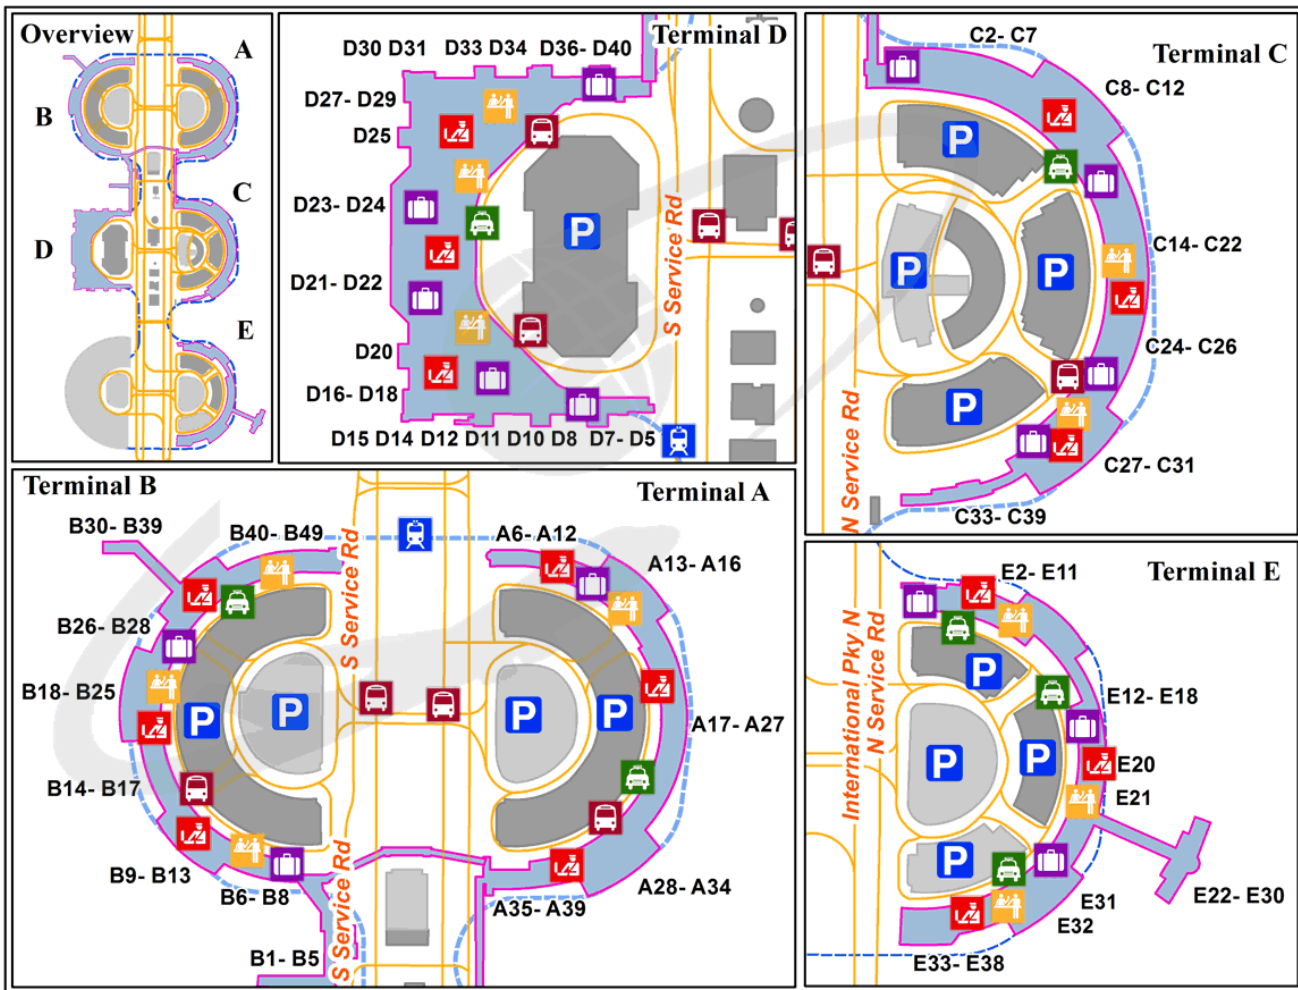

Terminal B

Terminal A

Terminal D

Terminal C

Terminal E

E Satellite

Terminal B

Terminal A

Terminal D

Dallas/Fort Worth  
International  
Airport

Terminal C

Terminal E

International Pkwy

# Dallas Fort Worth International Airport (DFW) - Overview

Legend	
	Ticketing
	Baggage Claim
	Security
	Information
	Taxi Rank
	Bus
	Train
	Car Rentals
	Parking
	Road
	Train

**This guide has been prepared by the Terminal Map team.**

For more information and updates, please visit our website:

<https://terminal-map.com>